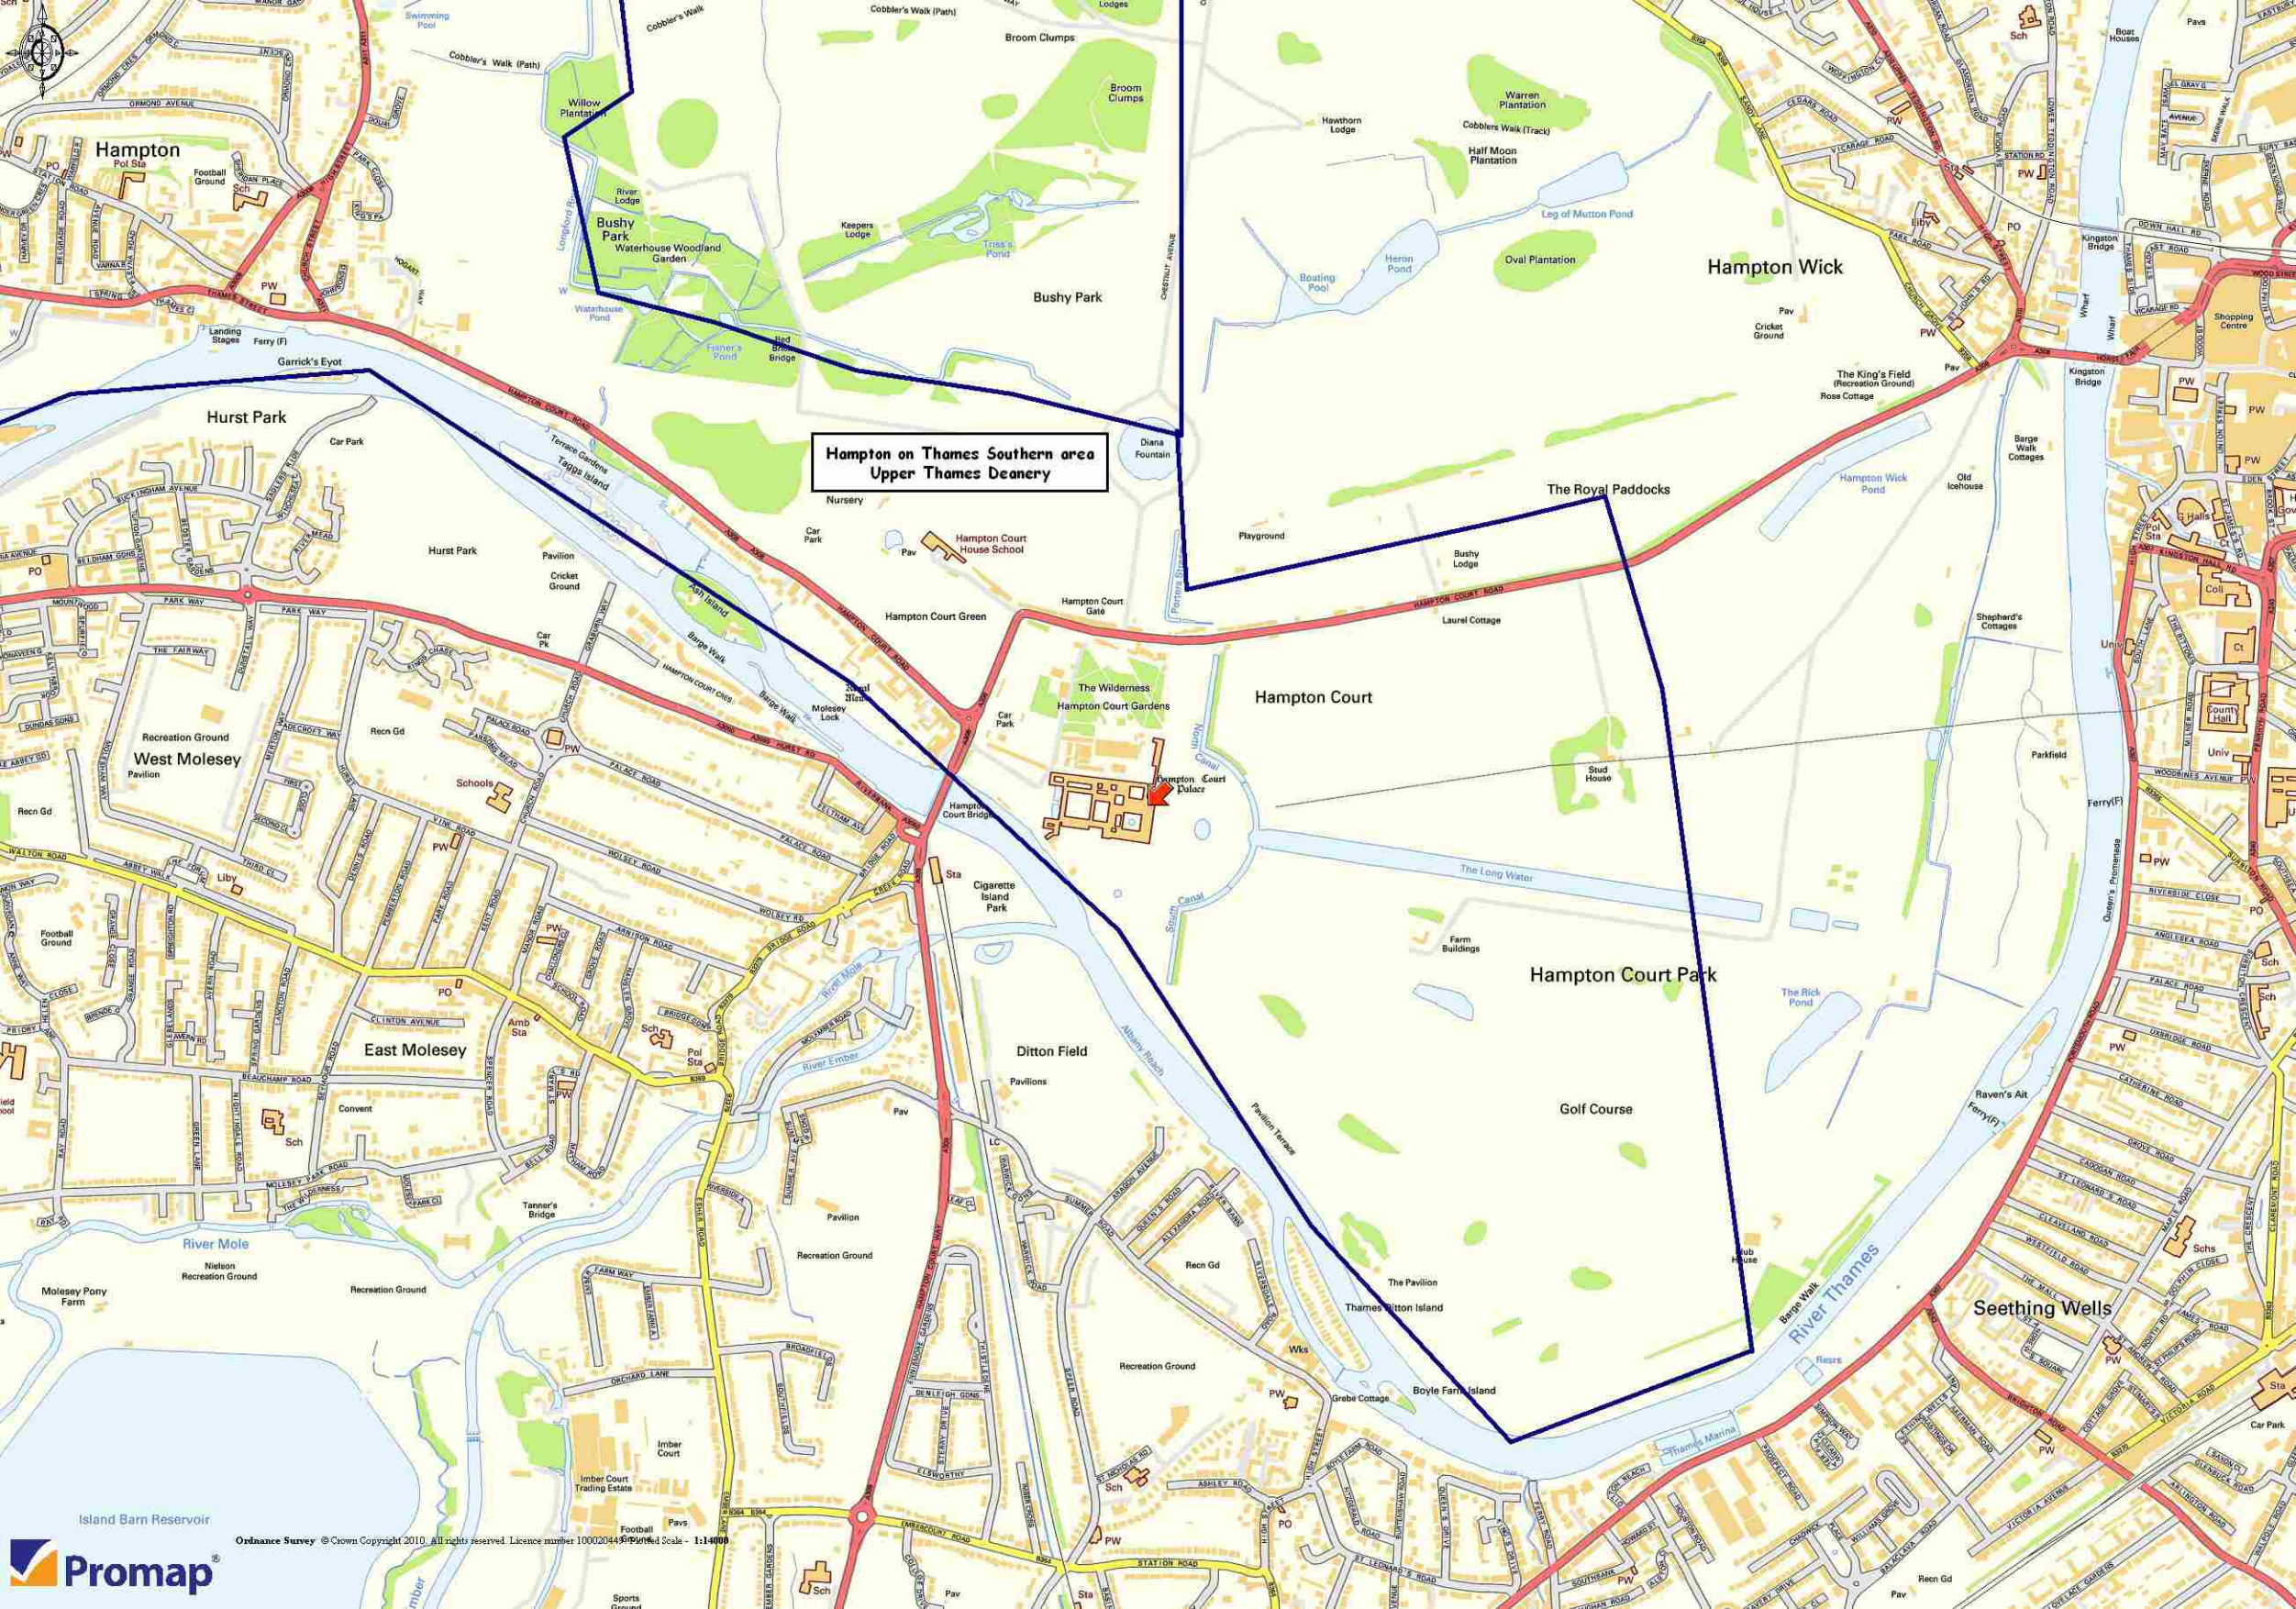

Hampton Hill

TEDDINGTON

Bushy Park

Hampton

Hurst Park

Hampton-on-Thames north section
Upper Thames Deanery

Approx 1 mile

Ordnance Survey © Crown Copyright 2010. All rights reserved. Licence number 100020449. Plotted Scale: 1:10000

**Hampton on Thames Southern area
Upper Thames Deanery**

Hampton
Pot Sta

Hampton Wick

Hurst Park

Hampton Court

Hampton Court Park

East Molesey

Ditton Field

Seething Wells

Island Barn Reservoir

Ordnance Survey © Crown Copyright 2010. All rights reserved. Licence number 100020448. Scale - 1:14000