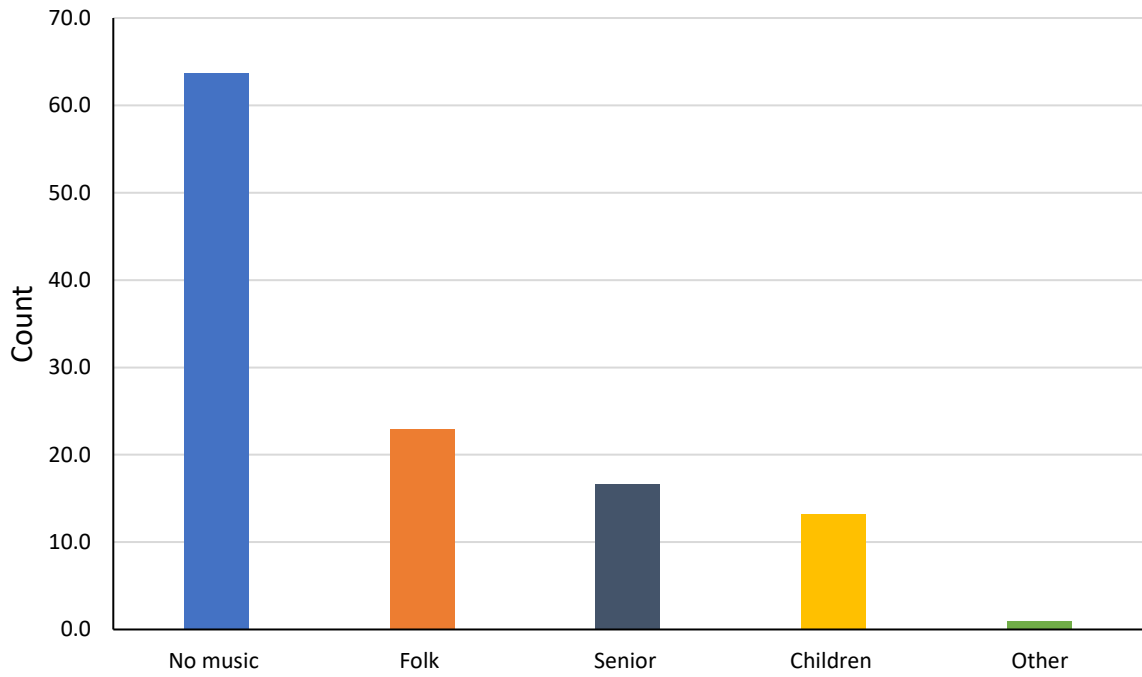

## Parish survey – music preferences at mass

The following charts show the music preferences recorded for different mass times.

All preferences were grouped together according to the Mass time they were nearest to

- Saturday evening
- Sunday between 08:00 and 09:30
- Sunday between 10:00 to 11:00,
- Sunday between 11:30 to 12:30
- Sunday evening.

Where a person voted for two types of music (or no music) half a point was given to each preference.

Music preferences for early Sunday morning (around 09:00)

Music preferences for mid-morning Sunday (around 10:30)