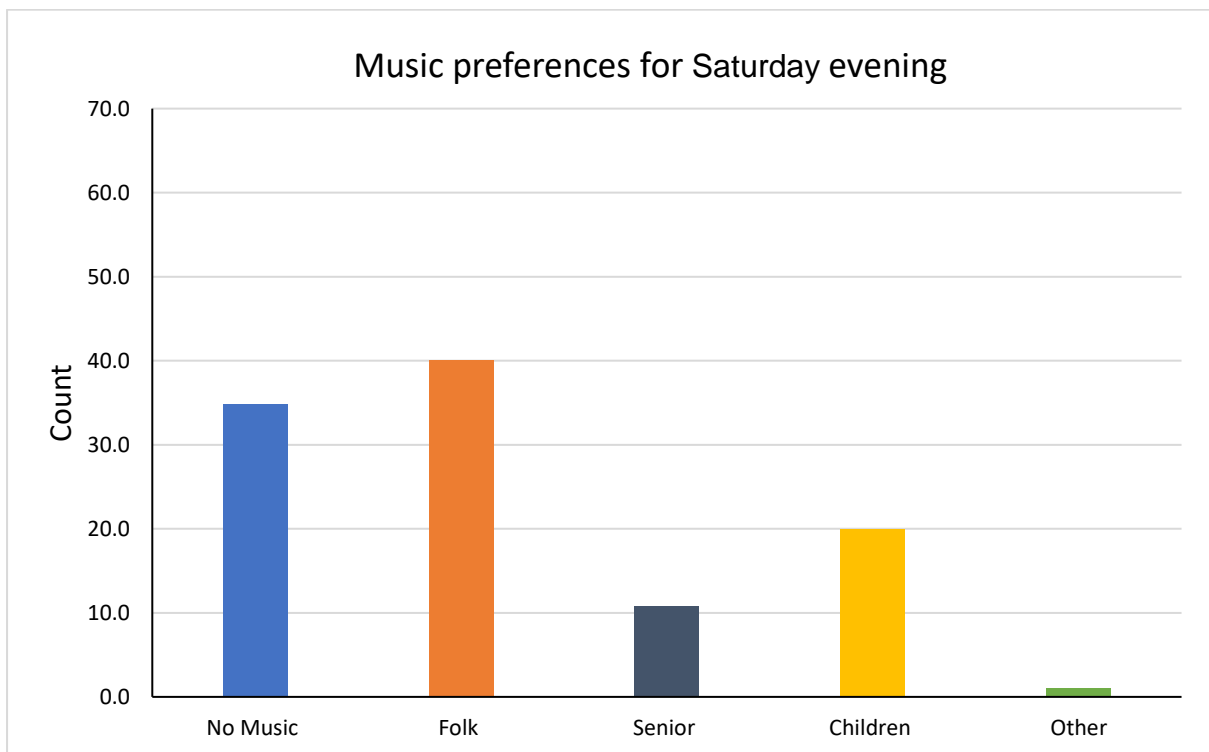

## Parish survey – music preferences at mass

The following charts show the music preferences recorded for different mass times.

All preferences were grouped together according to the Mass time they were nearest to

- Saturday evening
- Sunday between 08:00 and 09:30
- Sunday between 10:00 to 11:00,
- Sunday between 11:30 to 12:30
- Sunday evening.

Where a person voted for two types of music (or no music) half a point was given to each preference.

Music preferences for early Sunday morning (around 09:00)

Music preferences for mid-morning Sunday (around 10:30)