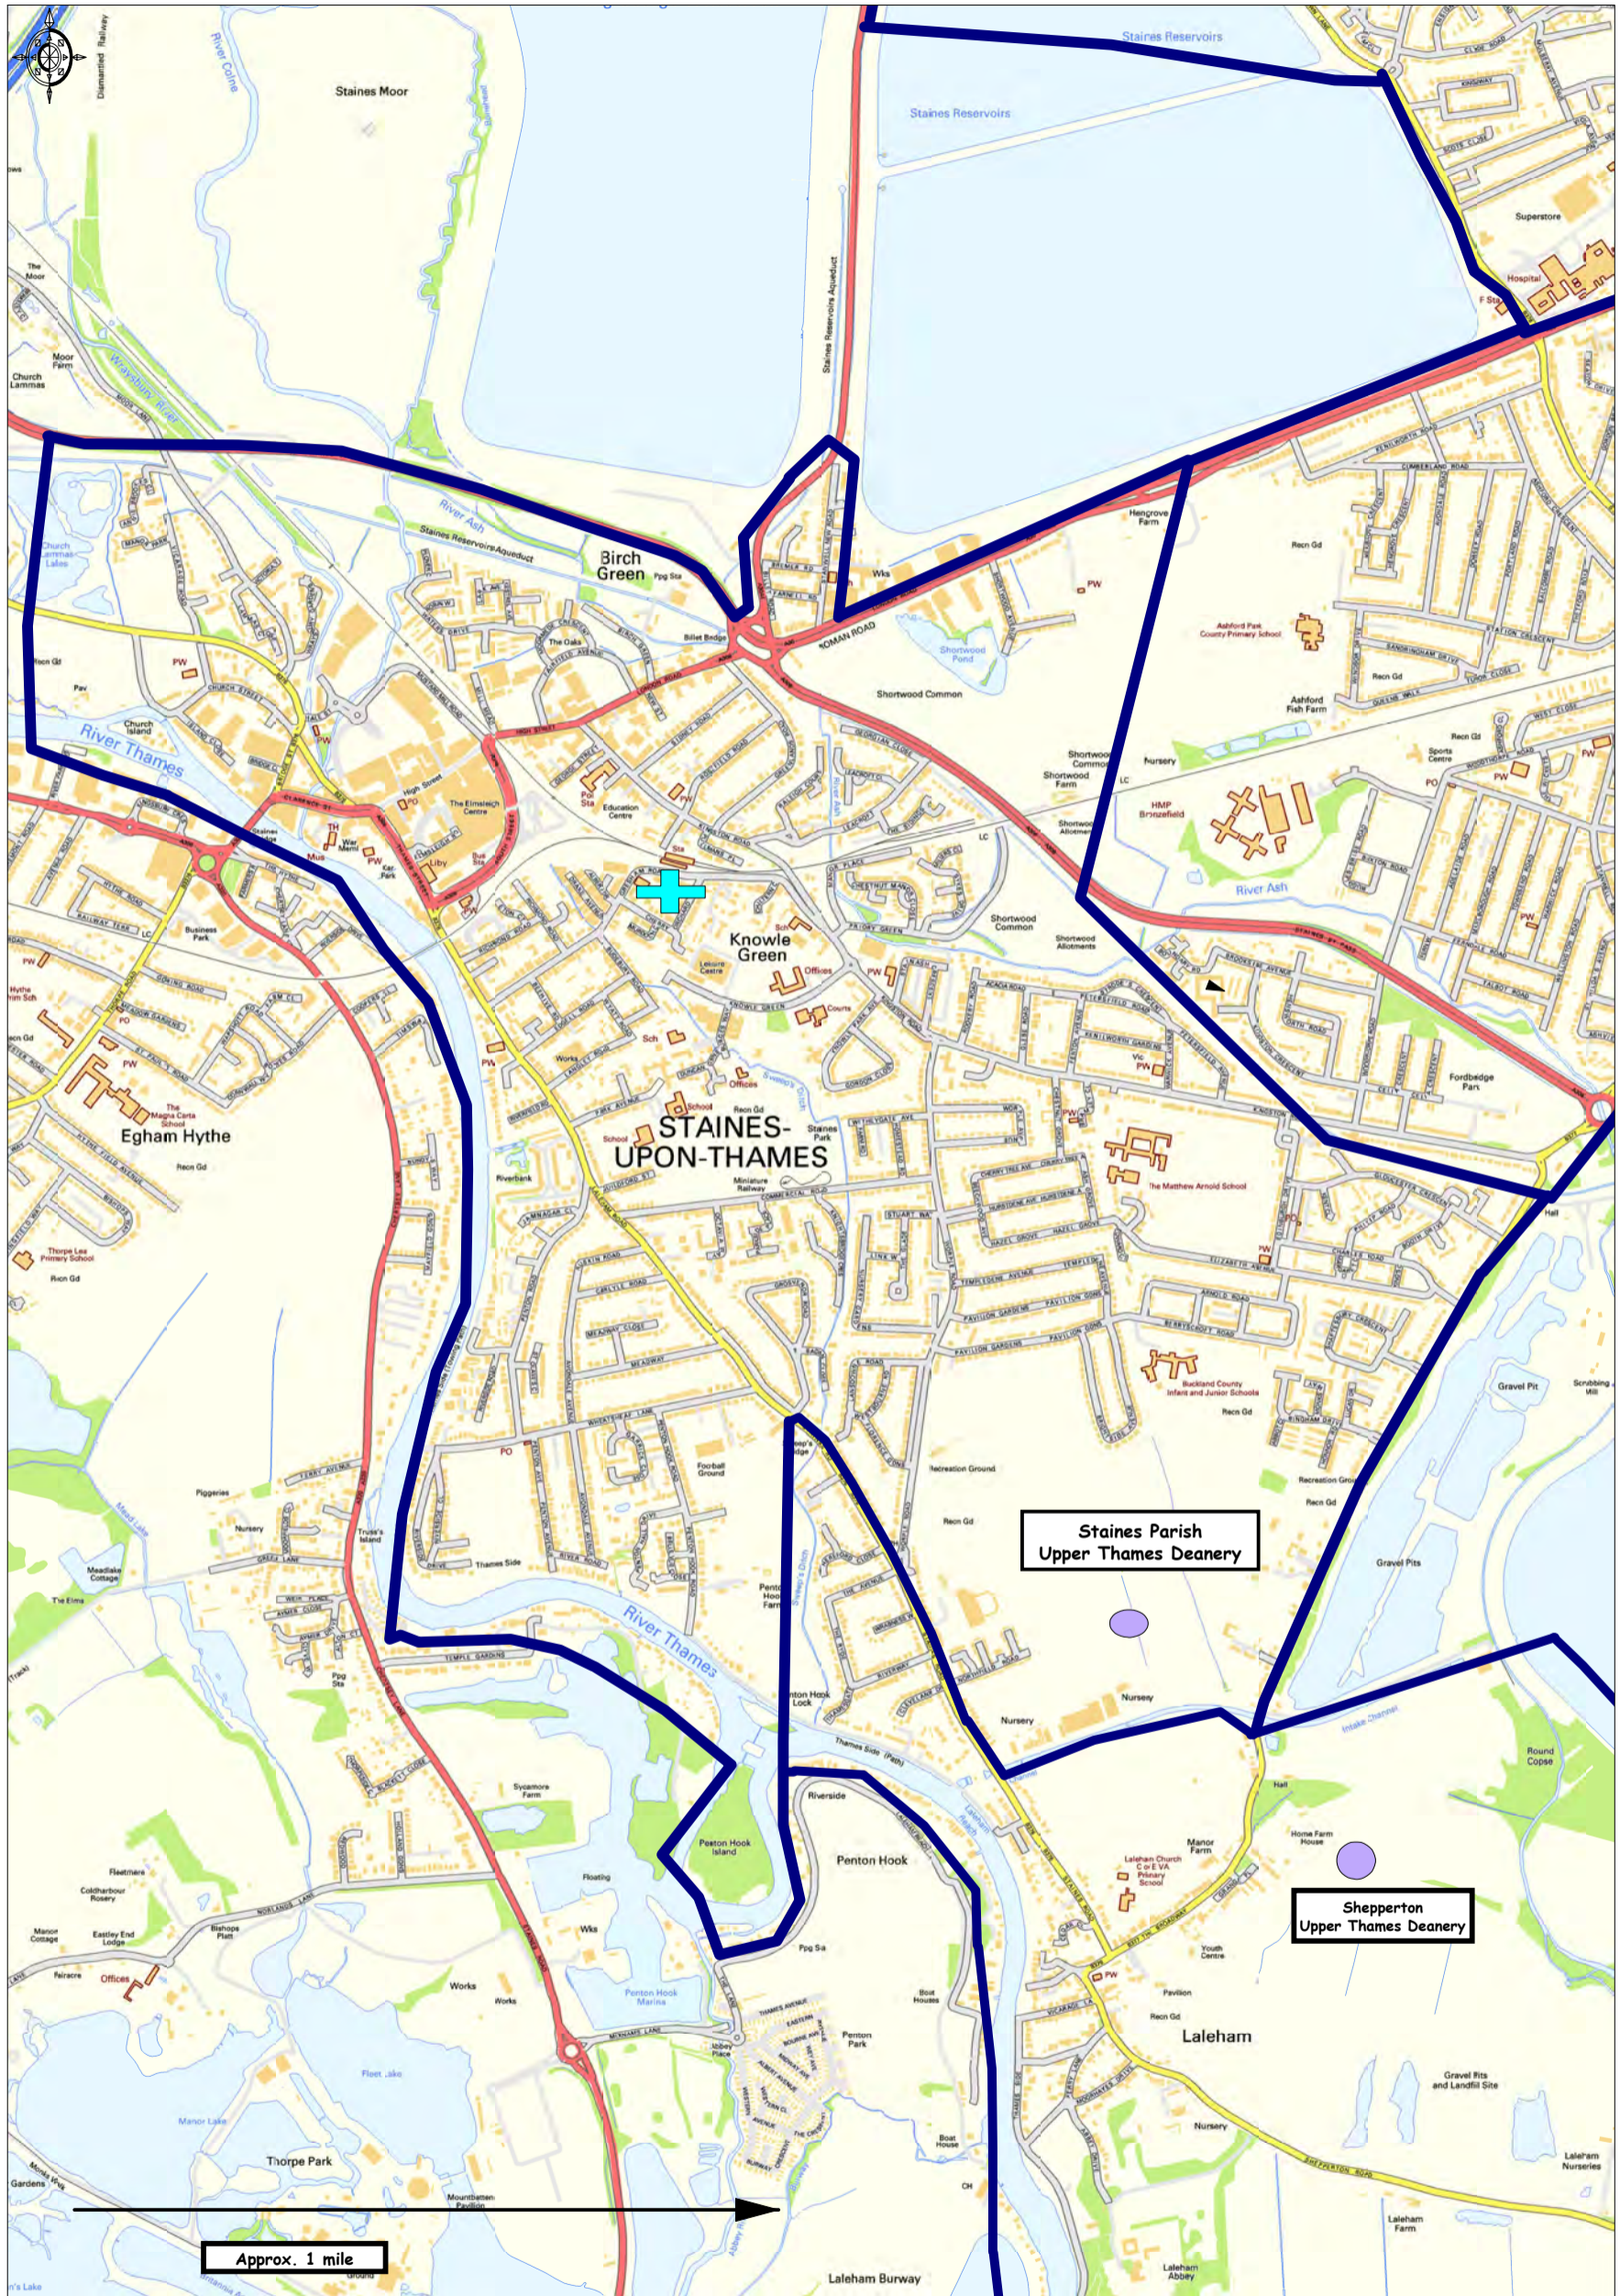

Our Lady of the Rosary, Staines, 59 Gresham Rd.
TW18 2BD Upper Thames Deanery

Westminster Diocese
March 2013