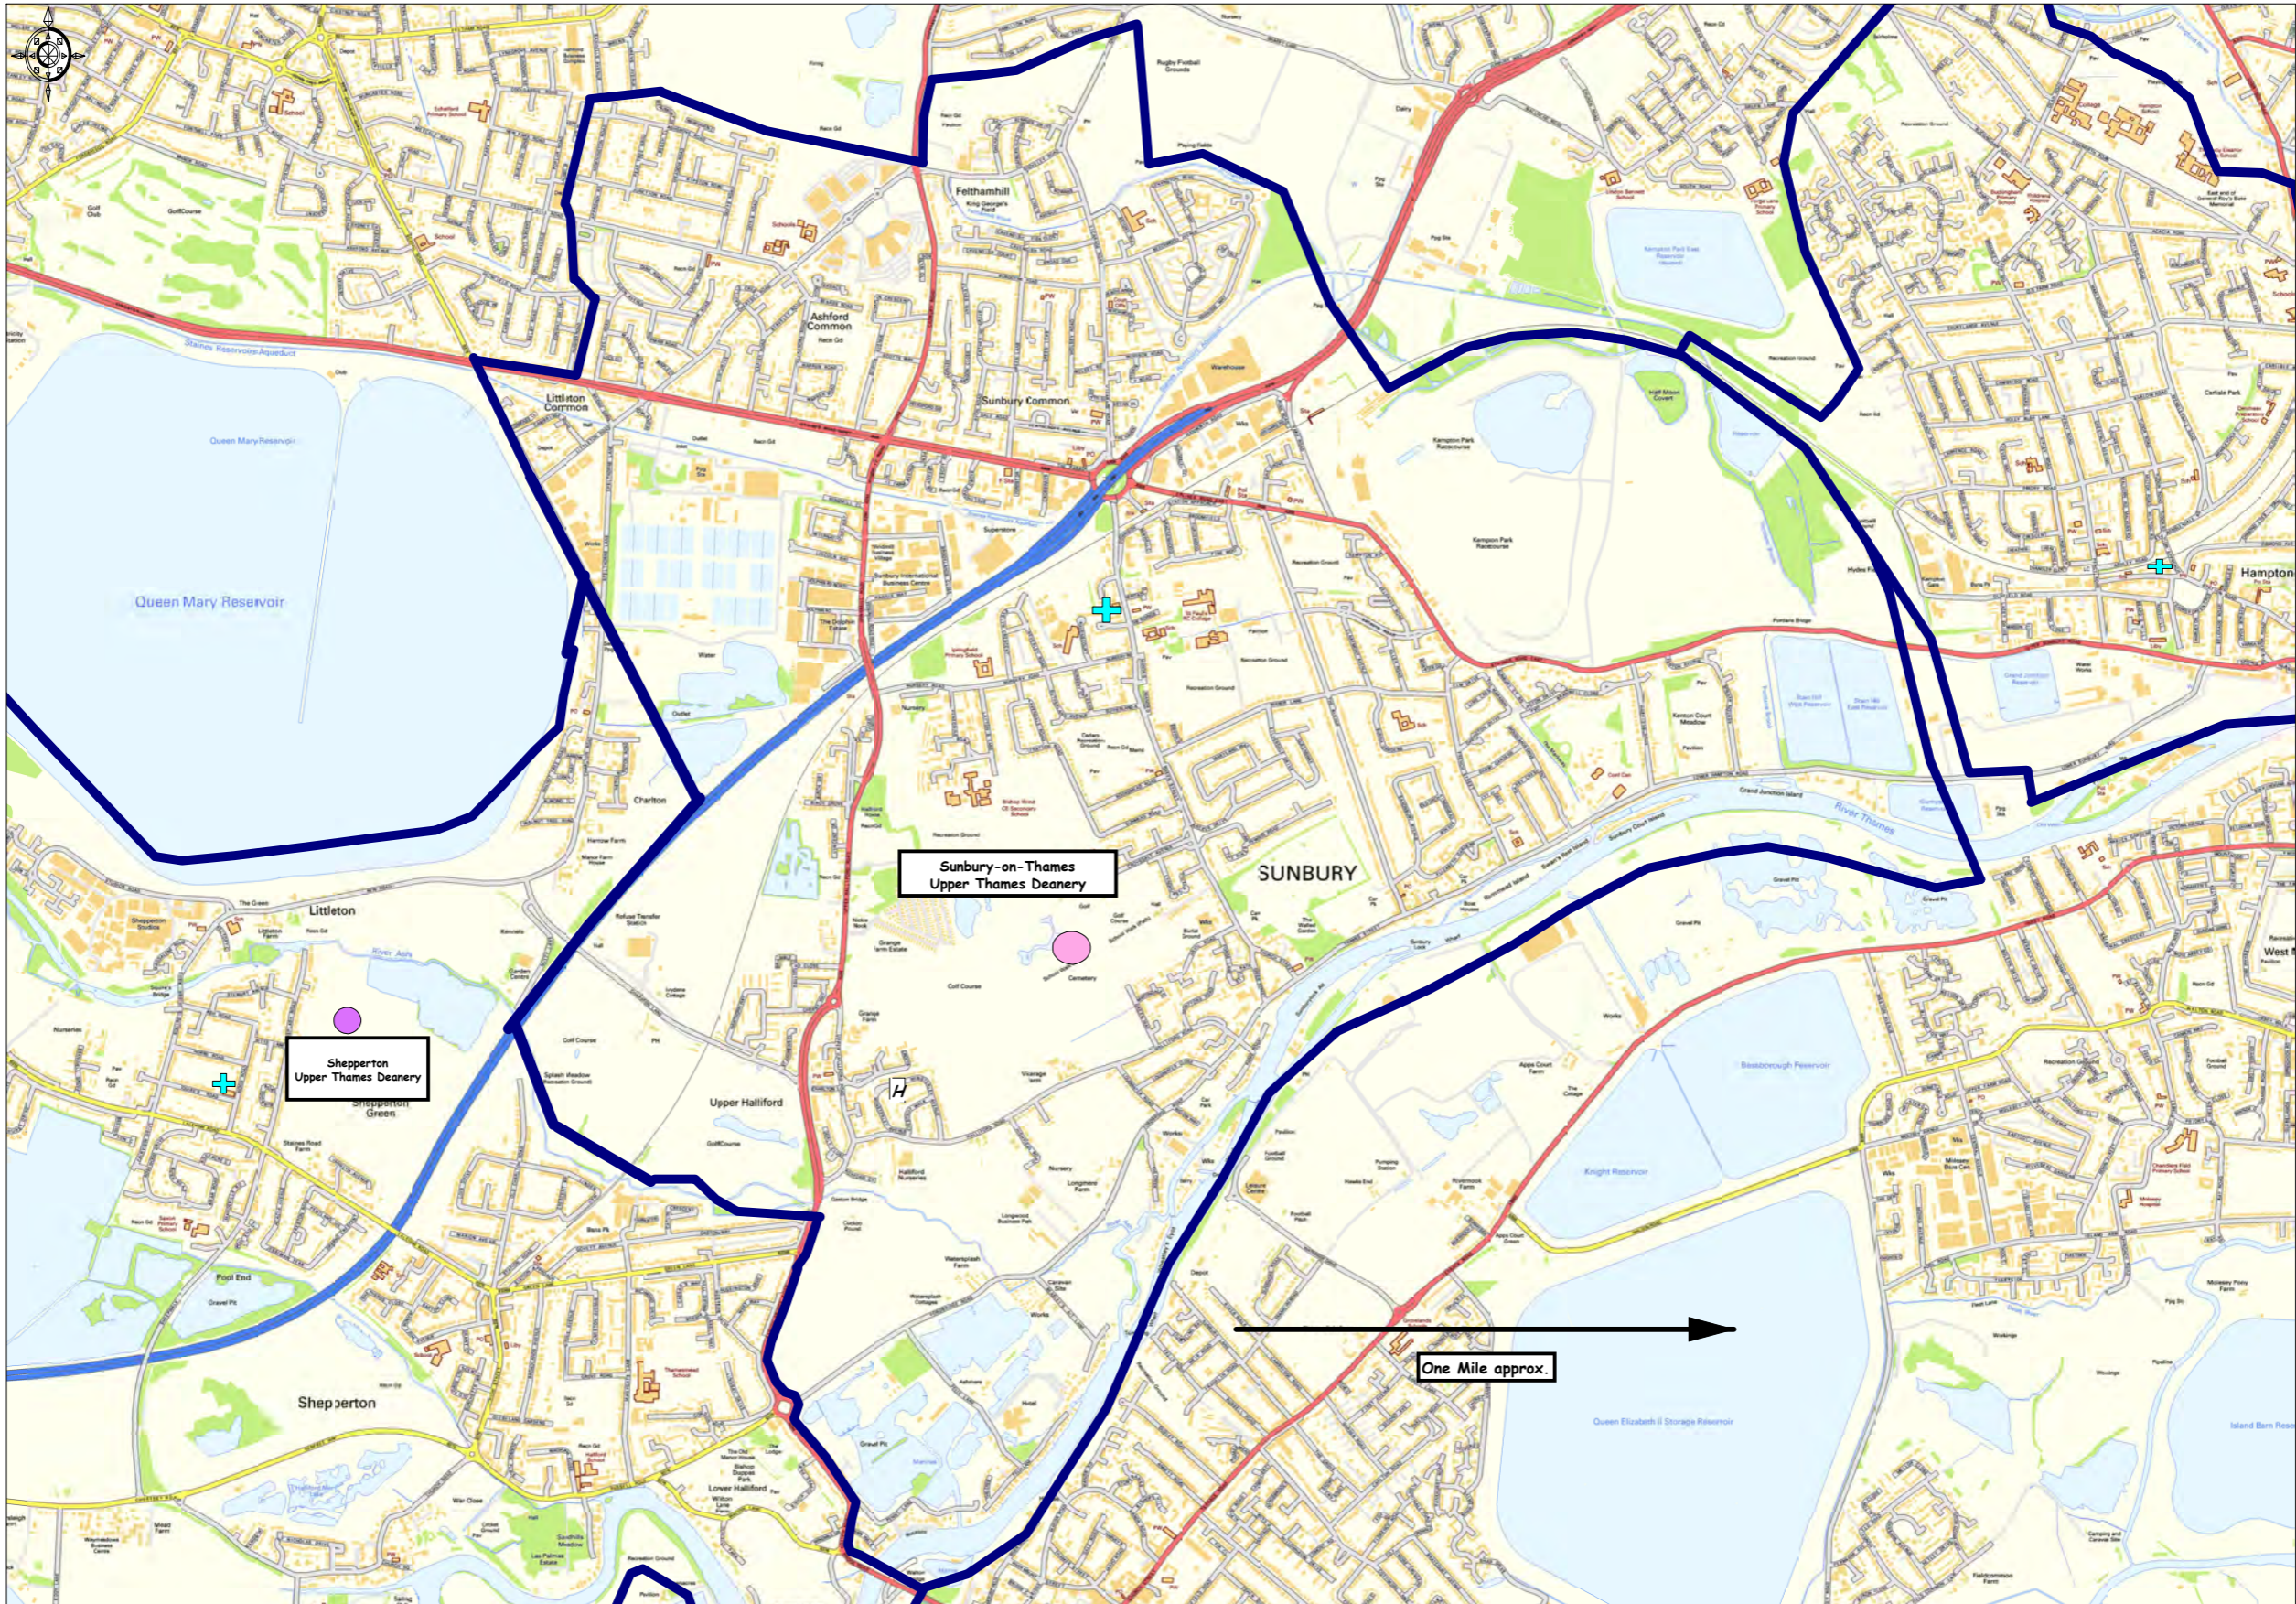

St Ignatius of Loyola, Sunbury-on-Thames
Green Street, TW16 6QB Upper Thames Deanery